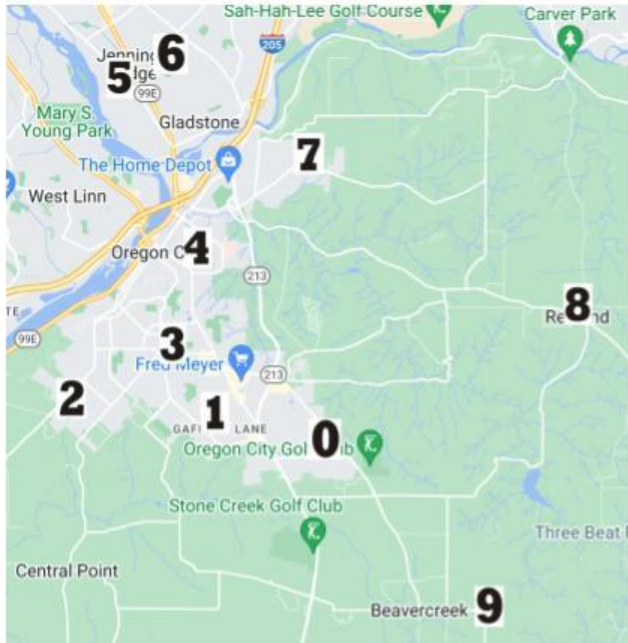

OCHS ACTIVITY BUS 2022-2023

TUESDAYS AND THURSDAY

NEW SCHEDULE AS OF 2/7/23

THIS IS THE MAP OF THE STOPS— FIND THE ONE NEAREST TO YOUR HOUSE!

SCAN THIS QR CODE TO GET IT ON YOUR PHONE!!!

- Runs on Tuesdays and Thursdays- leaves OCHS at 5:20 pm
- Find the stop that is closest to your house
- The map only represents the stops and not the path the bus takes between stops
- **Bus will only let students off at the stops listed below (no inbetween drops)**

5:10 pm	Arrive OCHS	
5:20 pm	Leave OCHS	19761 S Beaver Creek Rd, Oregon City
5:27 pm	Stop 1: Gaffney Lane Elem	13521 Gaffney Ln, Oregon City
5:35 pm	Stop 2: John McLoughlin Elem	19230 South End Rd, Oregon City
5:40 pm	Stop 3: Gardiner MS	205 Williams St, Oregon City
5:45 pm	Stop 4: Jackson Campus Breezeway	Jackson St and 11th St, Oregon City
5:50 pm	Stop 5: Jennings Lodge	SE River Rd No Intersection [NE]
5:53 pm	Stop 6: Candy Lane Elementary	5901 SE Hull Ave– SE Hull @ Candy Lane
6:06 pm	Stop 7: Holcomb Elem	14625 Holcomb Blvd, Oregon City
6:20 pm	Stop 8: Redland Elem	18131 S Redland Rd, Oregon City
6:34 pm	Stop 9: Beaver Creek Elem	21944 S Yeoman Rd, Beaver Creek